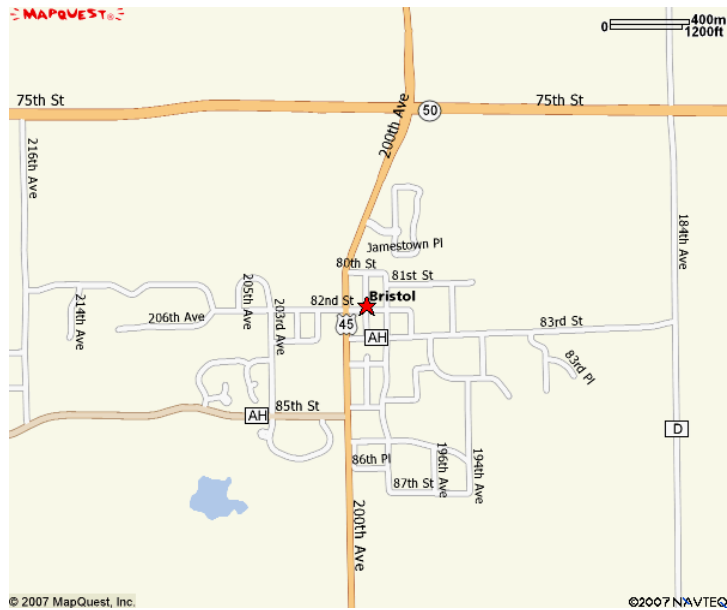

Week 12

August 22, 2011 - 8:30 p.m. - Grace vs. Christian Life

Week 13

August 29, 2011 - 9:30 p.m. - Grace vs. Crossview

Week 14

September 12, 2011 - 8:30 p.m. - Grace vs. Westosha Lake

Go through the Town of Bristol - the ball diamond is on the left side of Hwy 45 just outside of town.